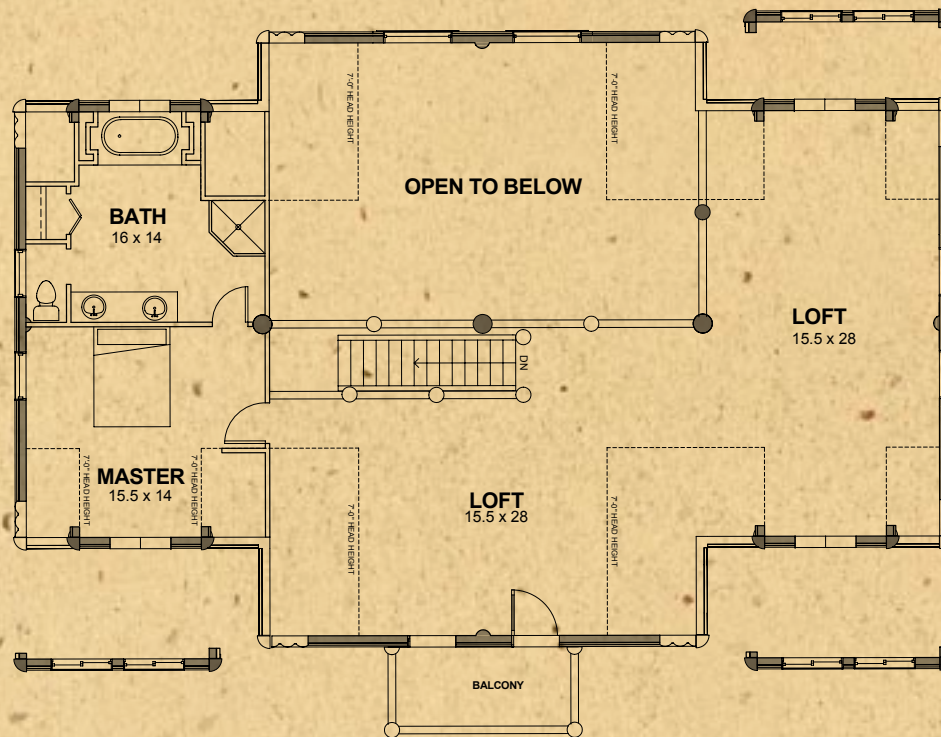

Grizzly Lofted Series

Grizzly Lofted 2

Grizzly Lofted 2

Main Level Area	2088 sq. ft.
Loft & Storage	1468 sq. ft.
Total Living Area	3568 sq. ft.

Available options shown on this loft plan:
 Balcony
 Dormers
 Window Feature Wall