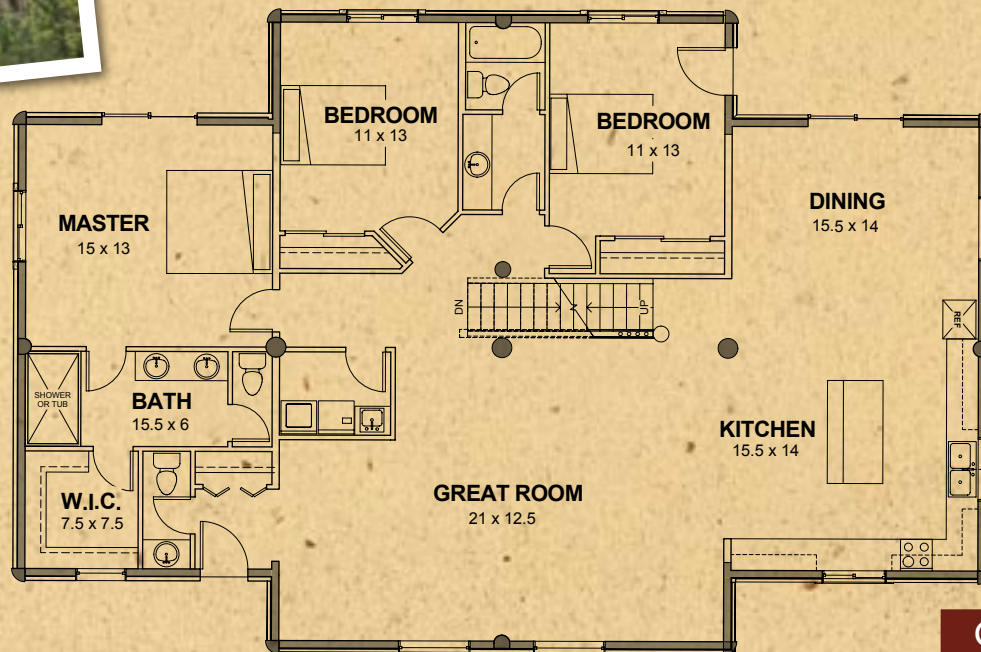

Grizzly Series

Grizzly 4

Main Level Area	2088 sq. ft.
Loft & Storage	552 sq. ft.
Total Living Area	2640 sq. ft.

Available Wall Options shown

www.whispercreekloghomes.com