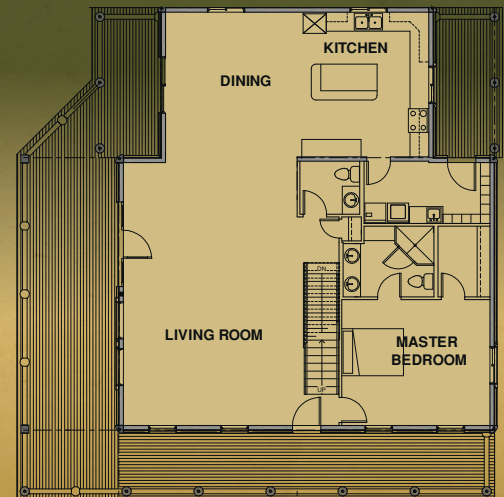

*View our
entire selection
of floorplans
online at
wclh.com*

**WHISPER
CREEK** LOG HOMES

www.whispercreekloghomes.com

Willow Creek