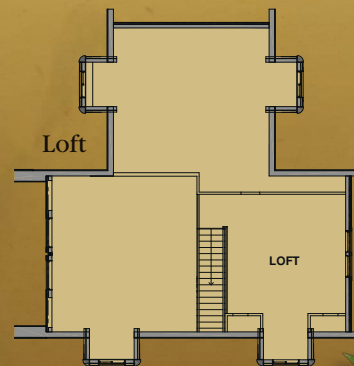

*View our
entire selection
of floorplans
online at
wclh.com*

**WHISPER
CREEK** LOG HOMES

www.whispercreekloghomes.com

Willow Creek