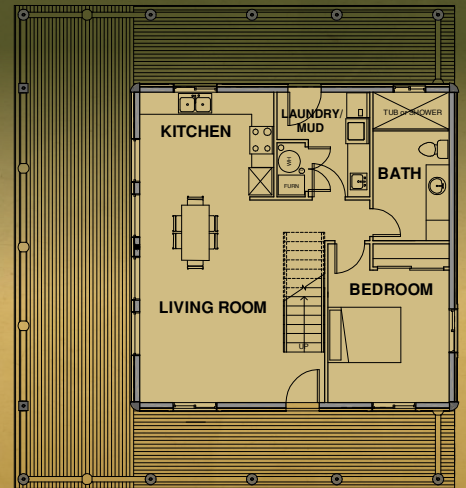

Homestead Lofted

Homestead Lofted SPECIFICATIONS

Outside Dimension	29' x 29'
Square Footage of Main	841 sq. ft.
Square Footage of Loft	250 sq. ft.
Total Square Footage	1,091 sq. ft.

Main Level

View our entire selection of floorplans online at wclh.com