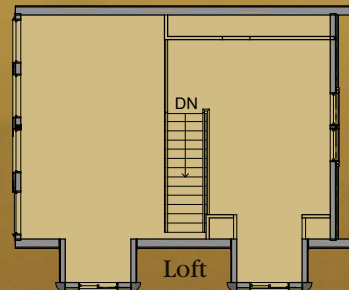

Homestead Lofted

Homestead Lofted SPECIFICATIONS

Outside Dimension	29' x 29'
Square Footage of Main	841 sq. ft.
Square Footage of Loft	250 sq. ft.
Total Square Footage	1,091 sq. ft.

Main Level

View our entire selection of floorplans online at wclh.com