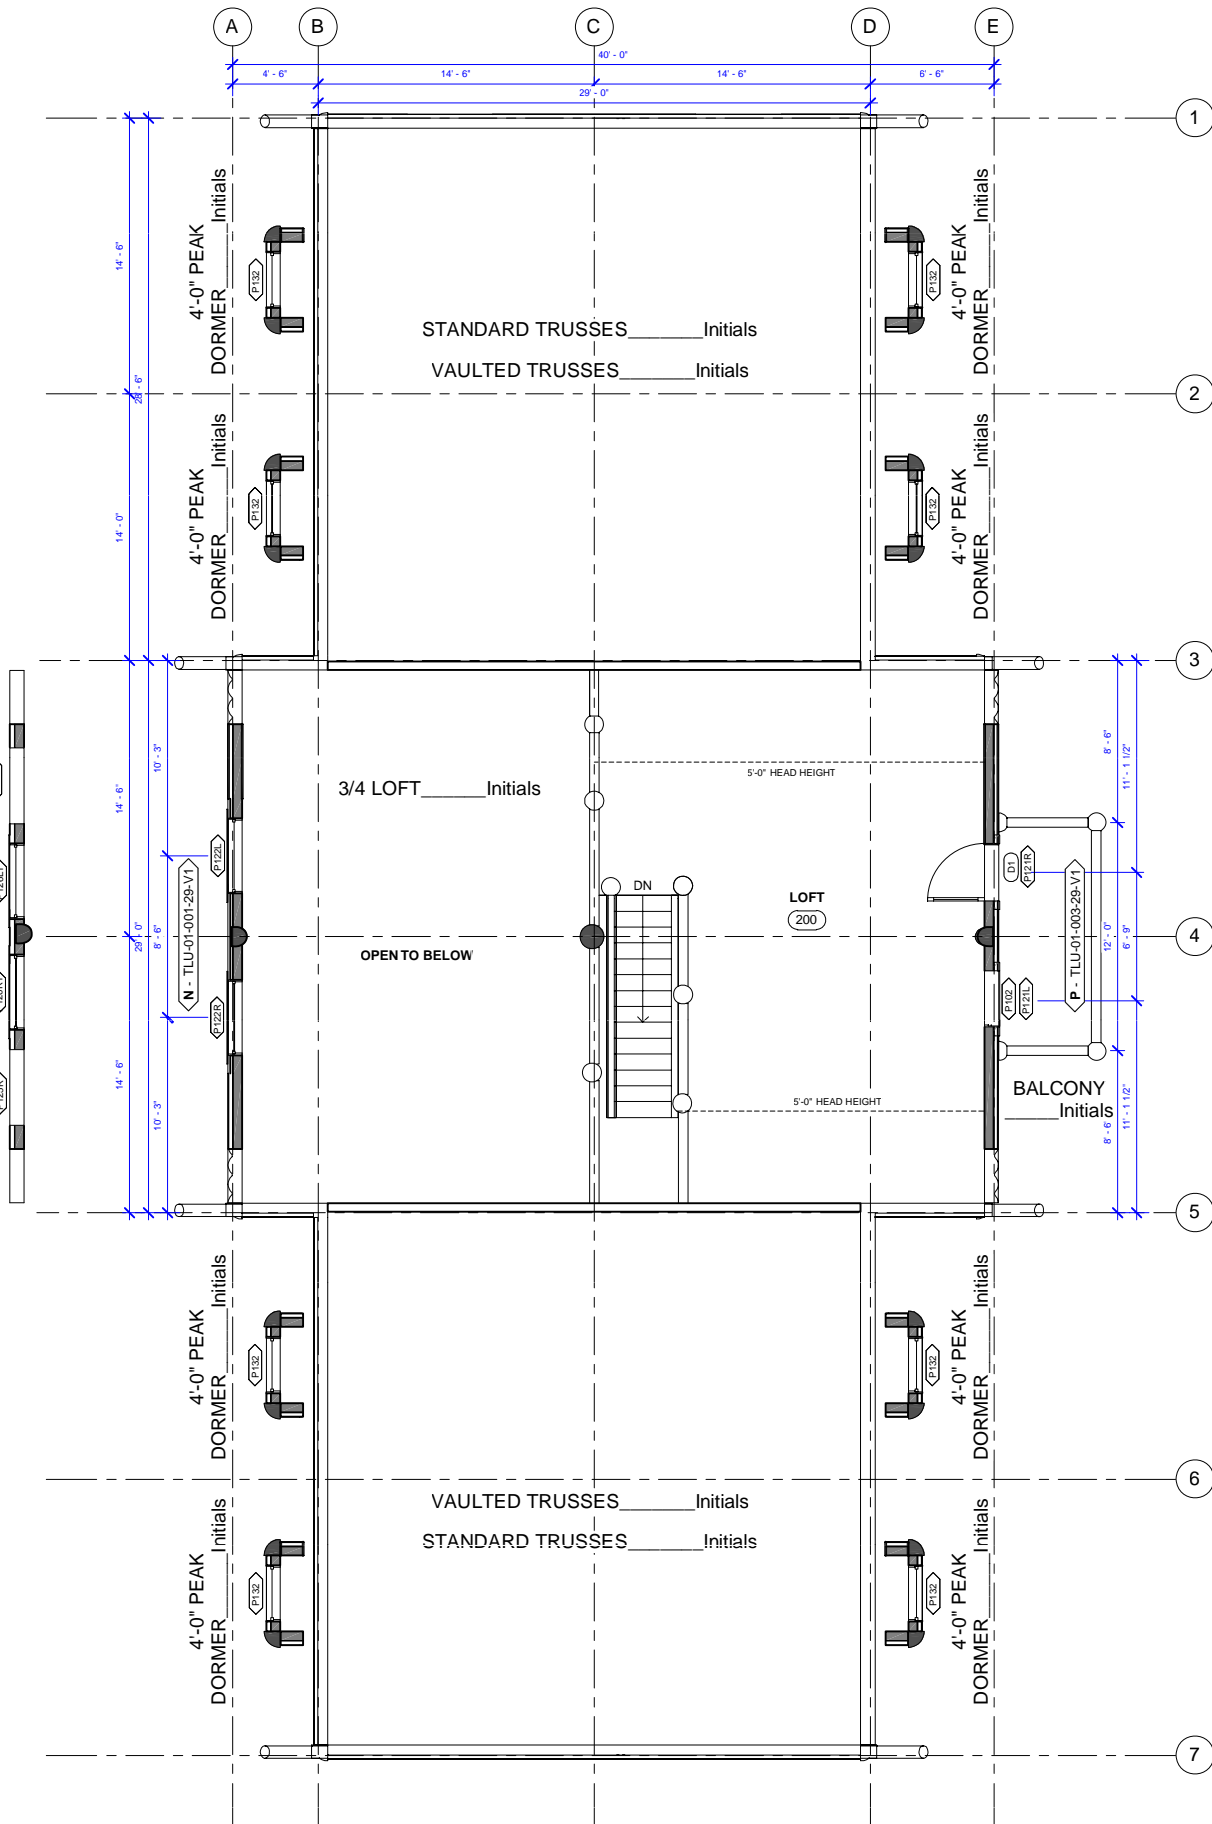

WINDOW FEATURE WALL

OPTIONS SHOWN
BALCONY
OPTIONS AVAILABLE
DORMERS SHOWN
WINDOW FEATURE WALL

WHISPER CREEK LOG HOMES
MOOSE HOLLOW LOFT 1
 SCALE: 1" = 10'-0"
 V. 5.0

344 SQ FT (> 5 FT)
 552 SQ FT TOTAL