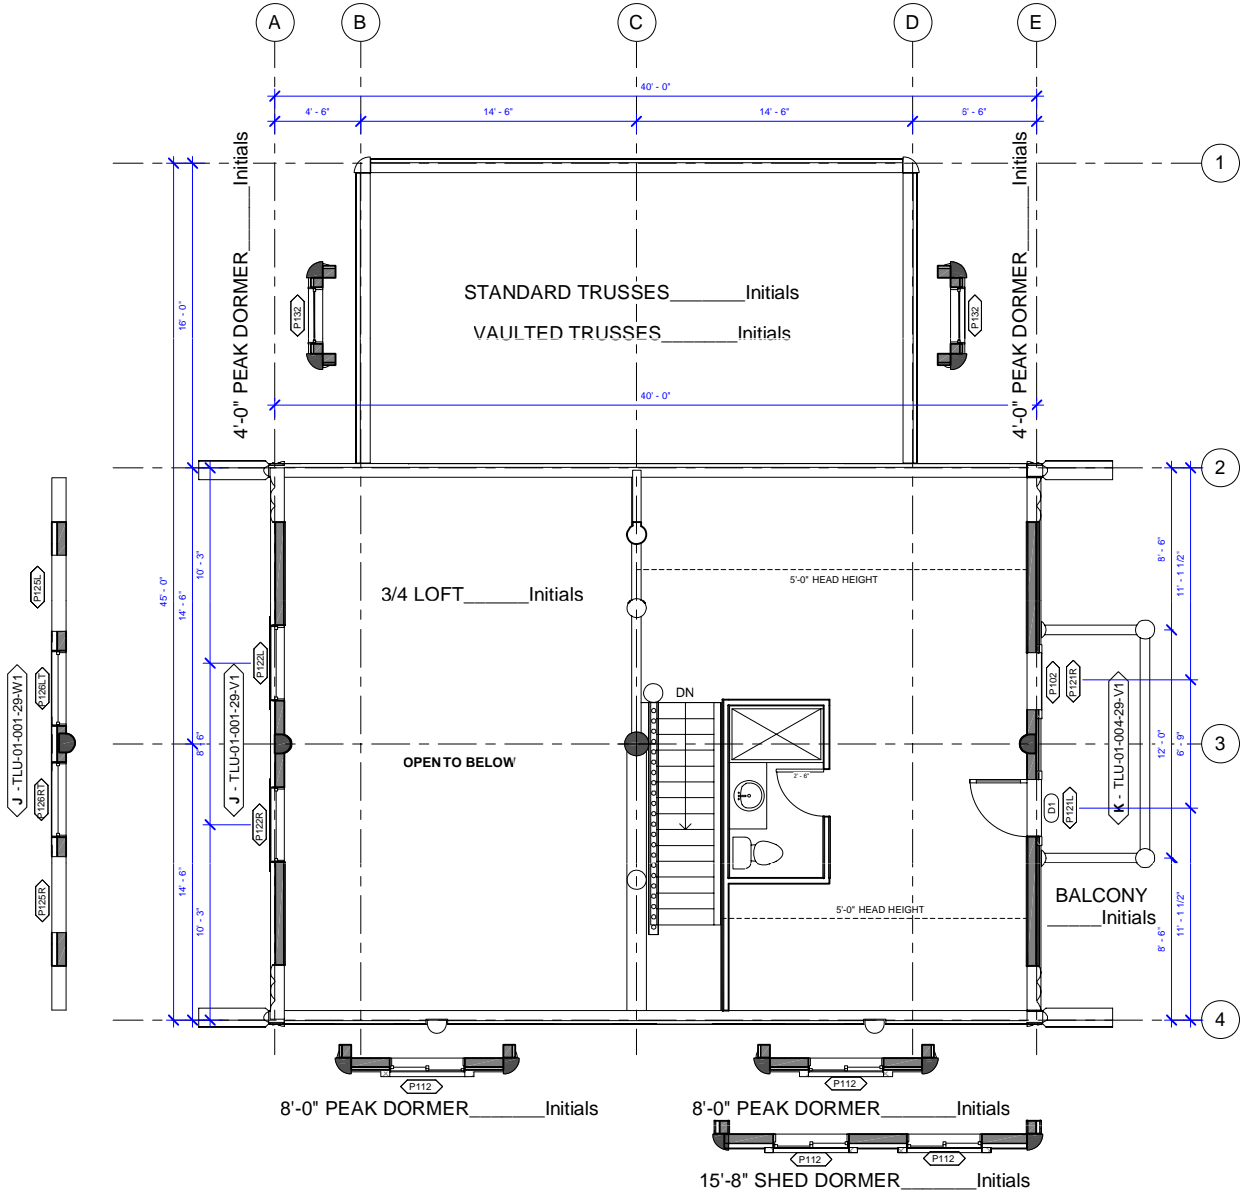

OPTIONS SHOWN
BALCONY

OPTIONS AVAILABLE
DORMERS SHOWN
WINDOW FEATURE WALL

344 SQ FT (> 5 FT)
552 SQ FT TOTAL

NOTE:

FULL CHIMNEY MAY
CONFLICT WITH DORMER.

EAGLE RIVER LOFT 1
SCALE: 1" = 10'-0"
V. 5.0

OPTIONS SHOWN
BALCONY

OPTIONS AVAILABLE
DORMERS SHOWN
WINDOW FEATURE WALL

344 SQ FT (> 5 FT)
552 SQ FT TOTAL

NOTE:

FULL CHIMNEY MAY
CONFLICT WITH DORMER.

EAGLE RIVER LOFT 2
SCALE: 1" = 10'-0"
V. 5.0

OPTIONS SHOWN
 BALCONY
 DORMER
 OPTIONS AVAILABLE
 DORMERS SHOWN
 WINDOW FEATURE WALL

379 SQ FT (> 5 FT)
 552 SQ FT TOTAL

NOTE:
 FULL CHIMNEY MAY
 CONFLICT WITH DORMER.

WHISPER CREEK LOG HOMES
EAGLE RIVER LOFT 3
 SCALE: 1" = 10'-0" V. 5.0

OPTIONS SHOWN
BALCONY

OPTIONS AVAILABLE
DORMERS SHOWN
WINDOW FEATURE WALL

344 SQ FT (> 5 FT)
552 SQ FT TOTAL

NOTE:

FULL CHIMNEY MAY
CONFLICT WITH DORMER.

EAGLE RIVER LOFT 4
SCALE: 1" = 10'-0"
V. 5.0