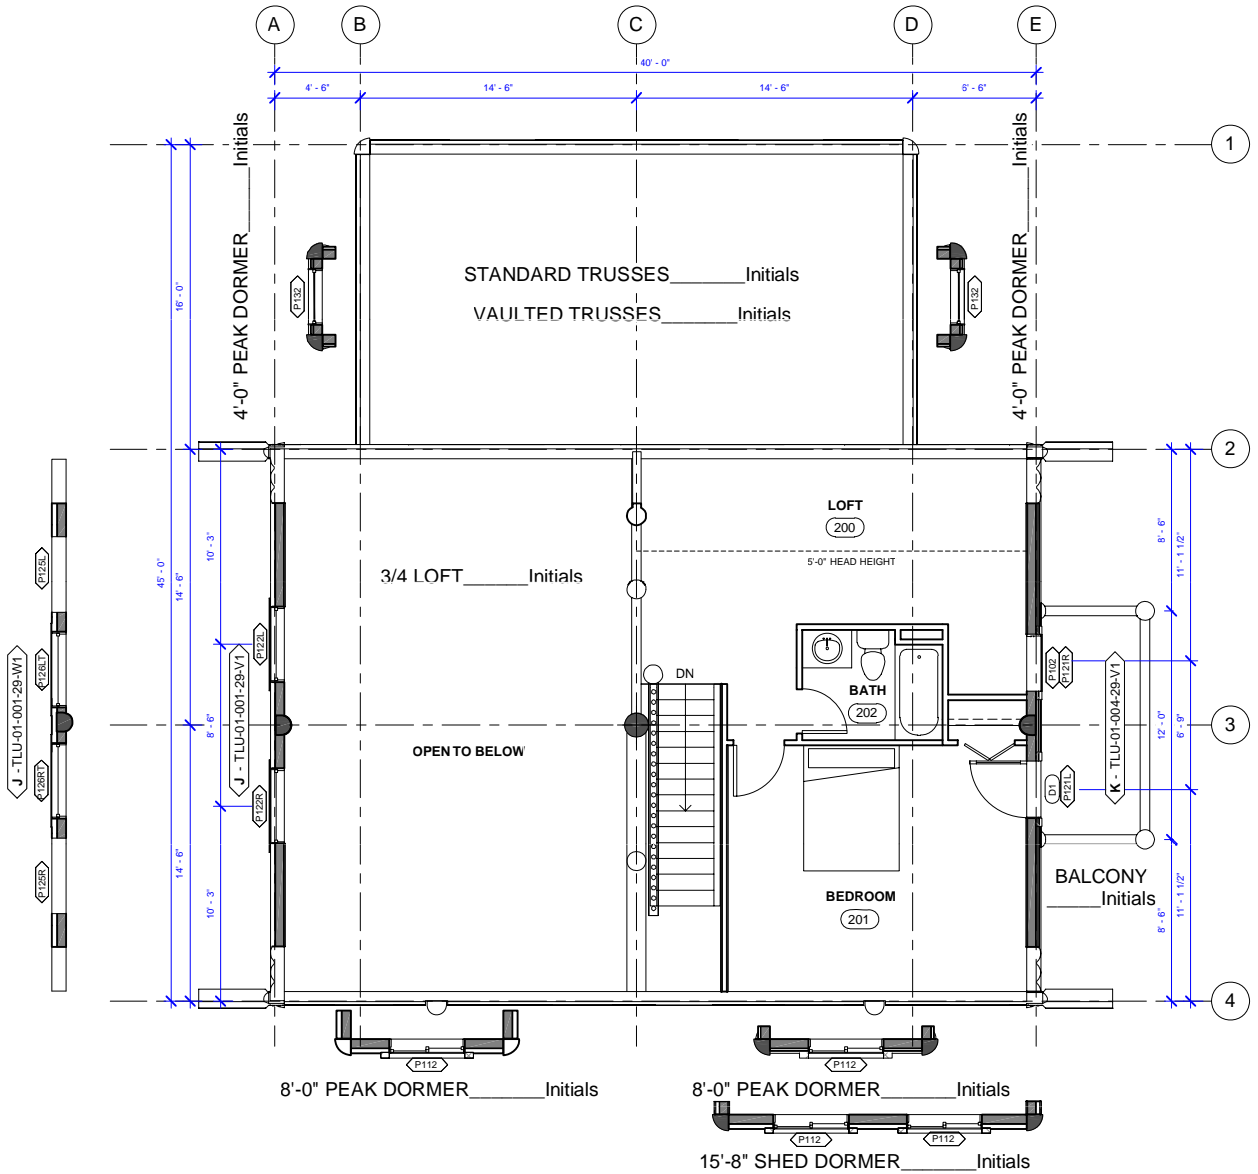

OPTIONS SHOWN
BALCONY

OPTIONS AVAILABLE
DORMERS SHOWN
WINDOW FEATURE WALL

344 SQ FT (> 5 FT)
552 SQ FT TOTAL

NOTE:

FULL CHIMNEY MAY
CONFLICT WITH DORMER.

EAGLE RIVER LOFT 1
SCALE: 1" = 10'-0"
V. 5.0

OPTIONS SHOWN
BALCONY

OPTIONS AVAILABLE
DORMERS SHOWN
WINDOW FEATURE WALL

344 SQ FT (> 5 FT)
552 SQ FT TOTAL

NOTE:

FULL CHIMNEY MAY
CONFLICT WITH DORMER.

EAGLE RIVER LOFT 2
SCALE: 1" = 10'-0"
V. 5.0

OPTIONS SHOWN
 BALCONY
 DORMER
 OPTIONS AVAILABLE
 DORMERS SHOWN
 WINDOW FEATURE WALL

379 SQ FT (> 5 FT)
 552 SQ FT TOTAL

NOTE:
 FULL CHIMNEY MAY
 CONFLICT WITH DORMER.

WHISPER CREEK LOG HOMES
EAGLE RIVER LOFT 3
 SCALE: 1" = 10'-0" V. 5.0

OPTIONS SHOWN
BALCONY

OPTIONS AVAILABLE
DORMERS SHOWN
WINDOW FEATURE WALL

344 SQ FT (> 5 FT)
552 SQ FT TOTAL

NOTE:

FULL CHIMNEY MAY
CONFLICT WITH DORMER.

EAGLE RIVER LOFT 4
SCALE: 1" = 10'-0"
V. 5.0