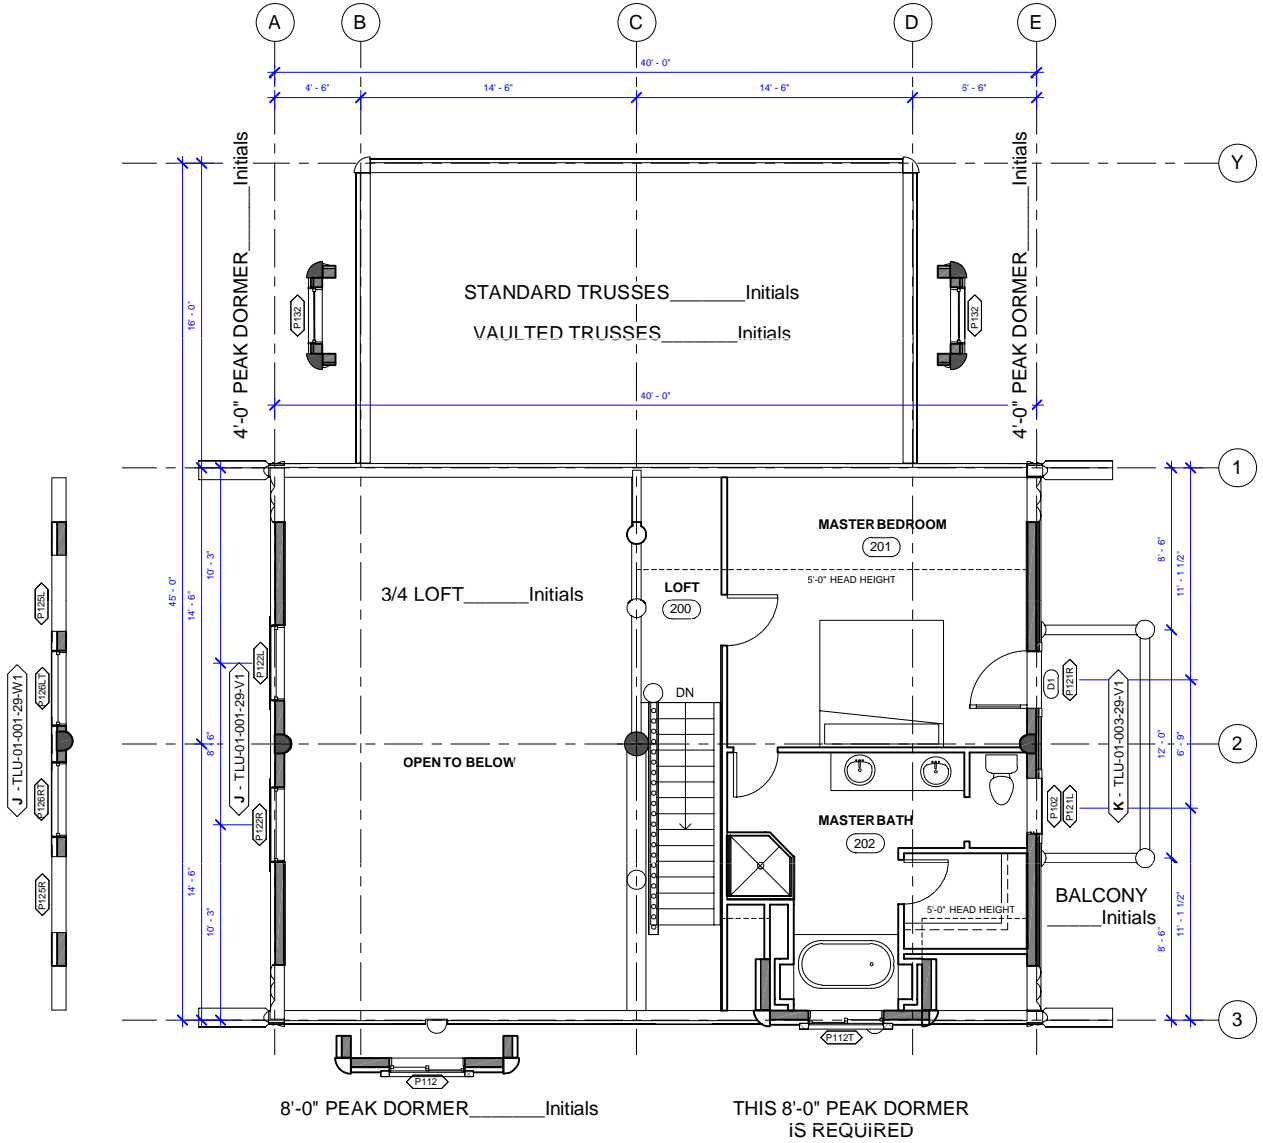

OPTIONS SHOWN
BALCONY

OPTIONS AVAILABLE
DORMERS SHOWN
WINDOW FEATURE WALL

344 SQ FT (> 5 FT)
552 SQ FT TOTAL

NOTE:

FULL CHIMNEY MAY
CONFLICT WITH DORMER.

EAGLE RIVER LOFT 1
SCALE: 1" = 10'-0"
V. 5.0

OPTIONS SHOWN
BALCONY

OPTIONS AVAILABLE
DORMERS SHOWN
WINDOW FEATURE WALL

344 SQ FT (> 5 FT)
552 SQ FT TOTAL

NOTE:

FULL CHIMNEY MAY
CONFLICT WITH DORMER.

EAGLE RIVER LOFT 2
SCALE: 1" = 10'-0"
V. 5.0

OPTIONS SHOWN
 BALCONY
 DORMER
 OPTIONS AVAILABLE
 DORMERS SHOWN
 WINDOW FEATURE WALL

379 SQ FT (> 5 FT)
 552 SQ FT TOTAL

NOTE:
 FULL CHIMNEY MAY
 CONFLICT WITH DORMER.

WHISPER CREEK LOG HOMES
EAGLE RIVER LOFT 3
 SCALE: 1" = 10'-0" V. 5.0

OPTIONS SHOWN
BALCONY

OPTIONS AVAILABLE
DORMERS SHOWN
WINDOW FEATURE WALL

344 SQ FT (> 5 FT)
552 SQ FT TOTAL

NOTE:

FULL CHIMNEY MAY
CONFLICT WITH DORMER.

EAGLE RIVER LOFT 4
SCALE: 1" = 10'-0"
V. 5.0