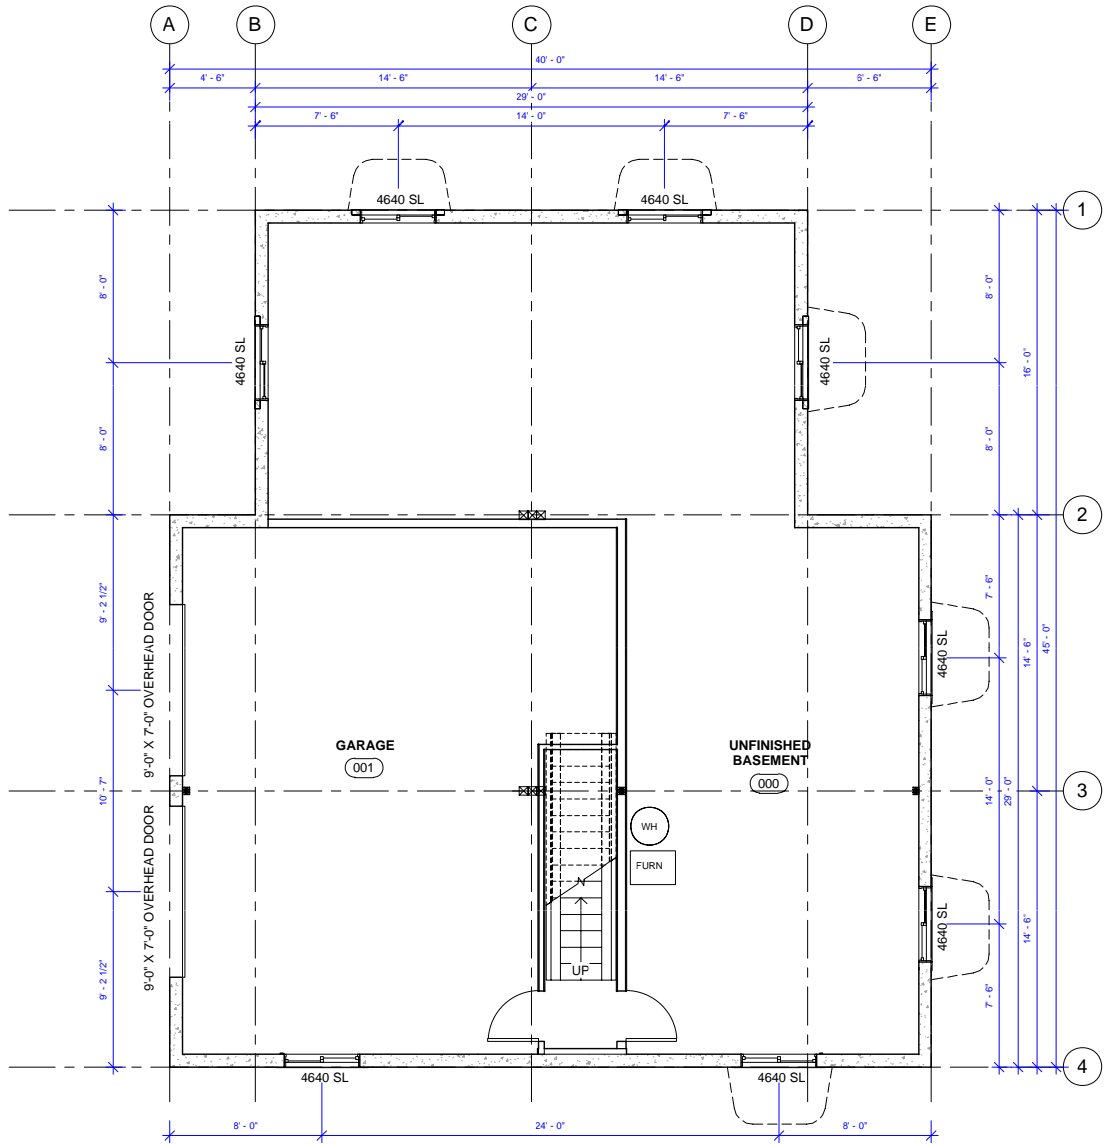

 **WHISPER CREEK LOG HOMES** 1624 SQ FT
EAGLE RIVER BSMT 1
SCALE: 1" = 10'-0" V. 4.0

 **WHISPER CREEK LOG HOMES**
EAGLE RIVER BSMT 2
MAIN-1073 SQ FT
GARAGE-551 SQ FT
SCALE: 1" = 10'-0" V. 4.0

WHISPER CREEK LOG HOMES
EAGLE RIVER BSMT 3
 MAIN-1073 SQ FT
 GARAGE-551 SQ FT
 SCALE: 1" = 10'-0" V. 4.0

 **WHISPER CREEK LOG HOMES**
EAGLE RIVER BSMT 4
MAIN-1160 SQ FT
GARAGE-464 SQ FT
SCALE: 1" = 10'-0" V. 4.0

WHISPER CREEK LOG HOMES
EAGLE RIVER BSMT 5
 1160 SQ FT
 SCALE: 1" = 10'-0"
 V. 4.0