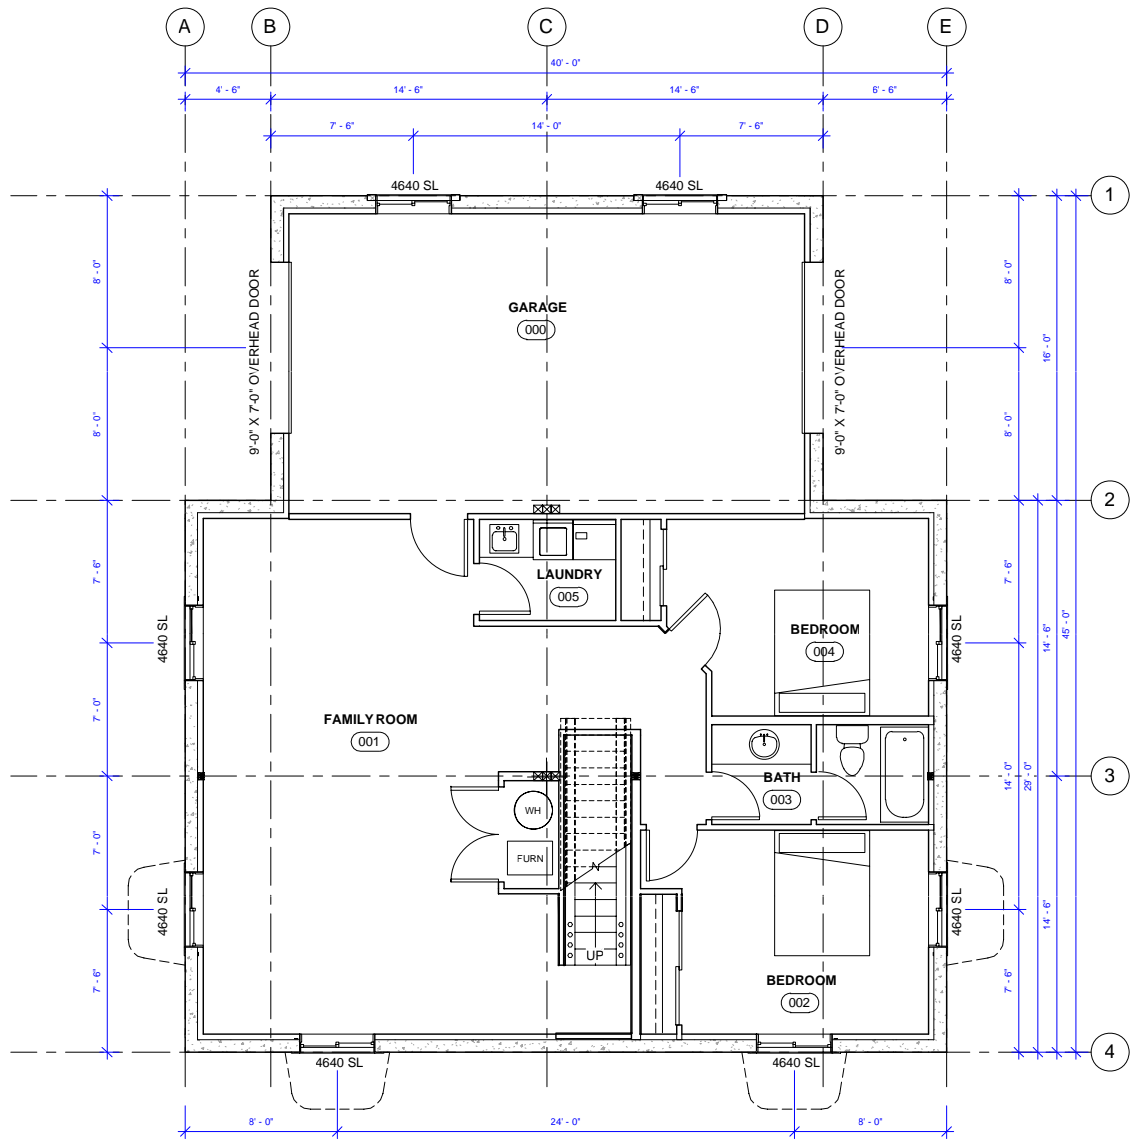

 **WHISPER CREEK LOG HOMES** 1624 SQ FT
EAGLE RIVER BSMT 1
SCALE: 1" = 10'-0" V. 4.0

 **WHISPER CREEK LOG HOMES**
EAGLE RIVER BSMT 2
MAIN-1073 SQ FT
GARAGE-551 SQ FT
SCALE: 1" = 10'-0" V. 4.0

WHISPER CREEK LOG HOMES
EAGLE RIVER BSMT 3
 MAIN-1073 SQ FT
 GARAGE-551 SQ FT
 SCALE: 1" = 10'-0" V. 4.0

 **WHISPER CREEK LOG HOMES**
EAGLE RIVER BSMT 4
MAIN-1160 SQ FT
GARAGE-464 SQ FT
SCALE: 1" = 10'-0" V. 4.0

WHISPER CREEK LOG HOMES
EAGLE RIVER BSMT 5
 1160 SQ FT
 SCALE: 1" = 10'-0"
 V. 4.0