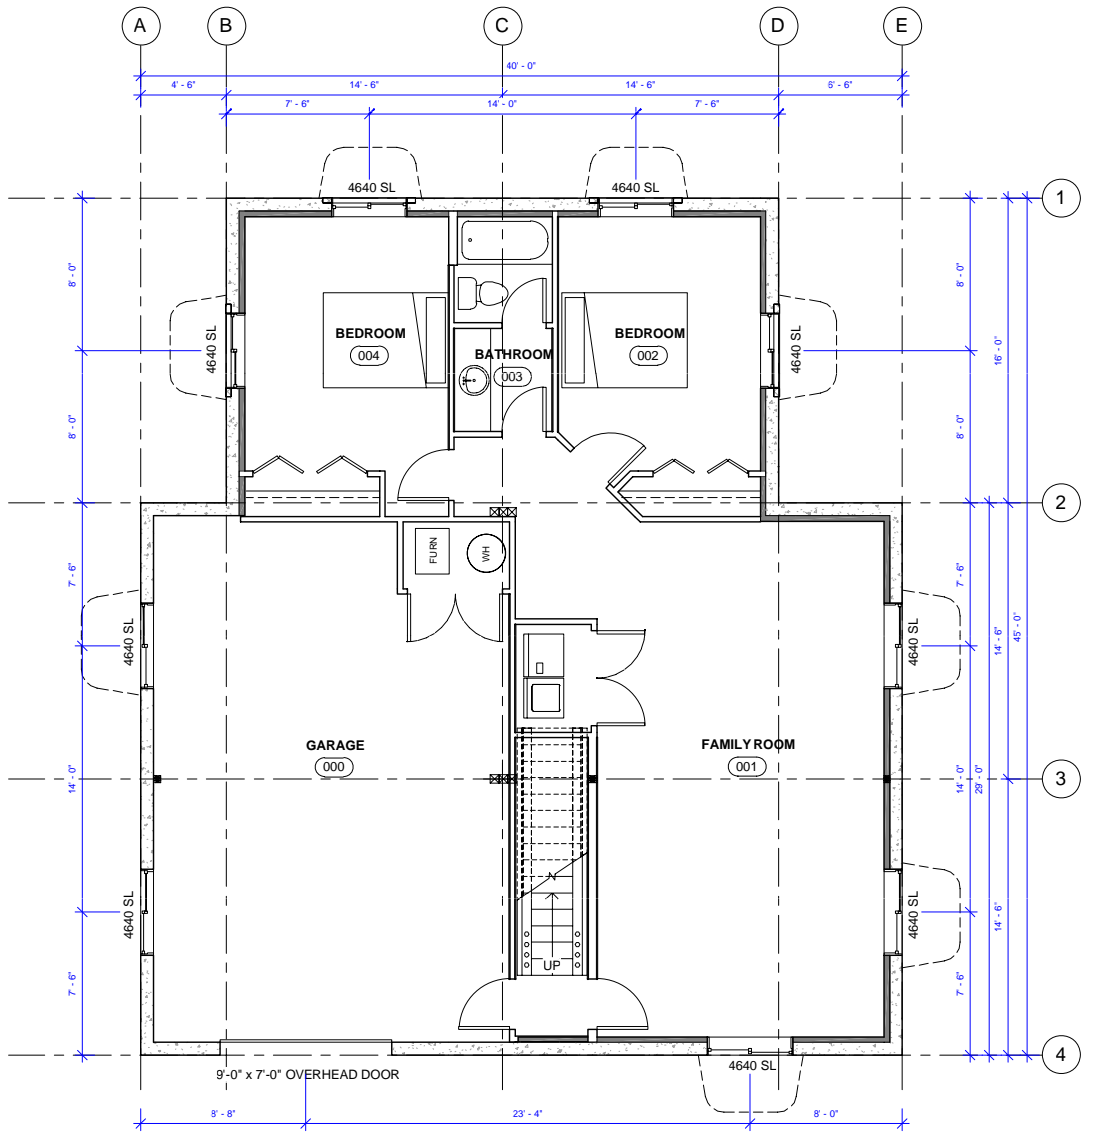

 **WHISPER CREEK LOG HOMES** 1624 SQ FT
EAGLE RIVER BSMT 1
SCALE: 1" = 10'-0" V. 4.0

 **WHISPER CREEK LOG HOMES**
EAGLE RIVER BSMT 2
MAIN-1073 SQ FT
GARAGE-551 SQ FT
SCALE: 1" = 10'-0" V. 4.0

WHISPER CREEK LOG HOMES
EAGLE RIVER BSMT 3
 MAIN-1073 SQ FT
 GARAGE-551 SQ FT
 SCALE: 1" = 10'-0" V. 4.0

 **WHISPER CREEK LOG HOMES**
EAGLE RIVER BSMT 4
MAIN-1160 SQ FT
GARAGE-464 SQ FT
SCALE: 1" = 10'-0" V. 4.0

WHISPER CREEK LOG HOMES
EAGLE RIVER BSMT 5
 1160 SQ FT
 SCALE: 1" = 10'-0"
 V. 4.0