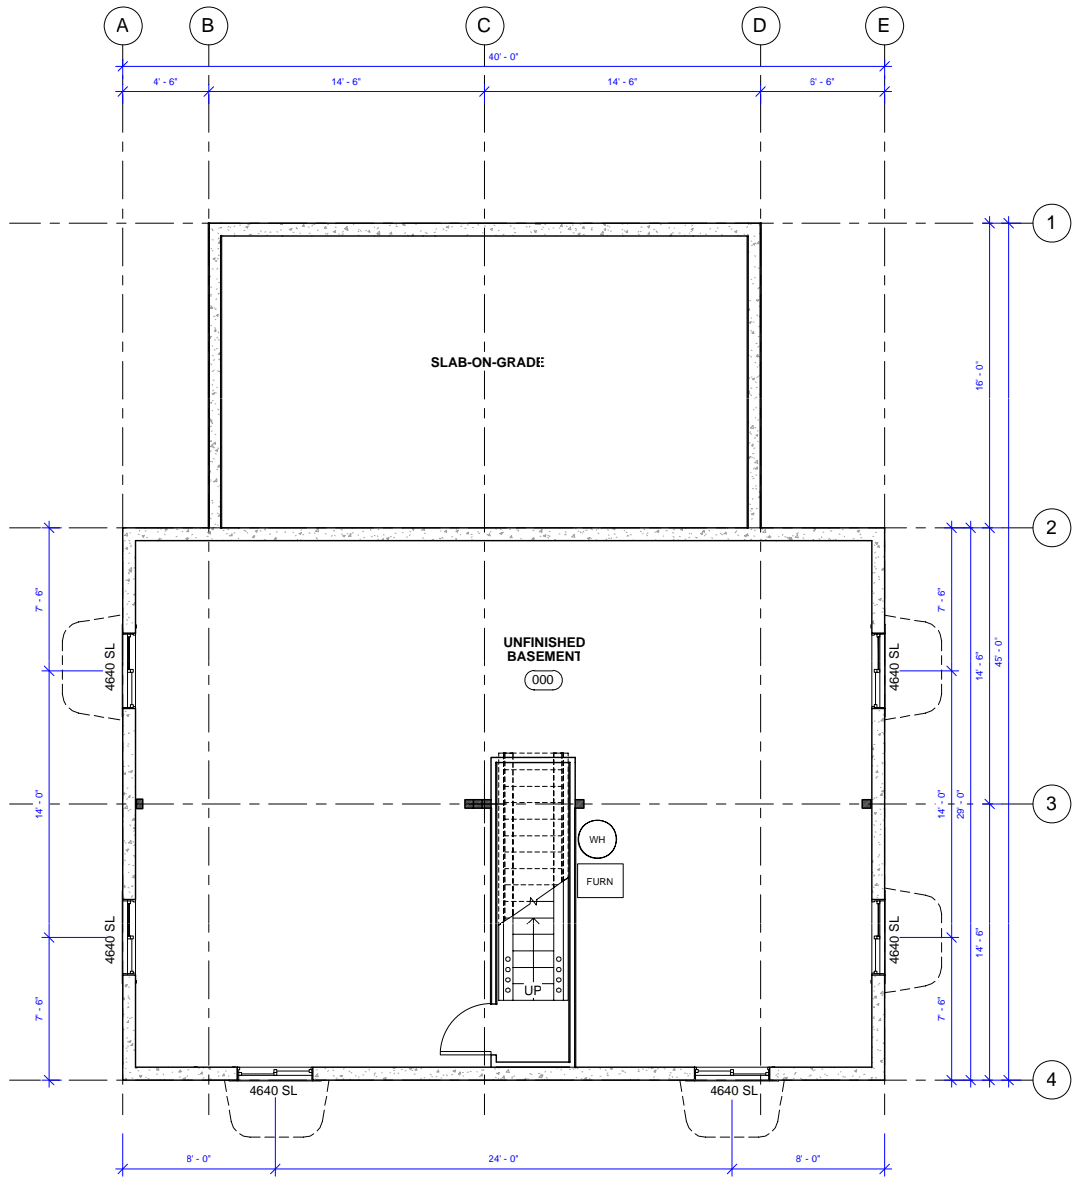

 **WHISPER CREEK LOG HOMES** 1624 SQ FT
EAGLE RIVER BSMT 1
SCALE: 1" = 10'-0" V. 4.0

 **WHISPER CREEK LOG HOMES**
EAGLE RIVER BSMT 2
MAIN-1073 SQ FT
GARAGE-551 SQ FT
SCALE: 1" = 10'-0" V. 4.0

WHISPER CREEK LOG HOMES
EAGLE RIVER BSMT 3
 MAIN-1073 SQ FT
 GARAGE-551 SQ FT
 SCALE: 1" = 10'-0" V. 4.0

 **WHISPER CREEK LOG HOMES**
EAGLE RIVER BSMT 4
MAIN-1160 SQ FT
GARAGE-464 SQ FT
SCALE: 1" = 10'-0" V. 4.0

WHISPER CREEK LOG HOMES
EAGLE RIVER BSMT 5
 1160 SQ FT
 SCALE: 1" = 10'-0"
 V. 4.0