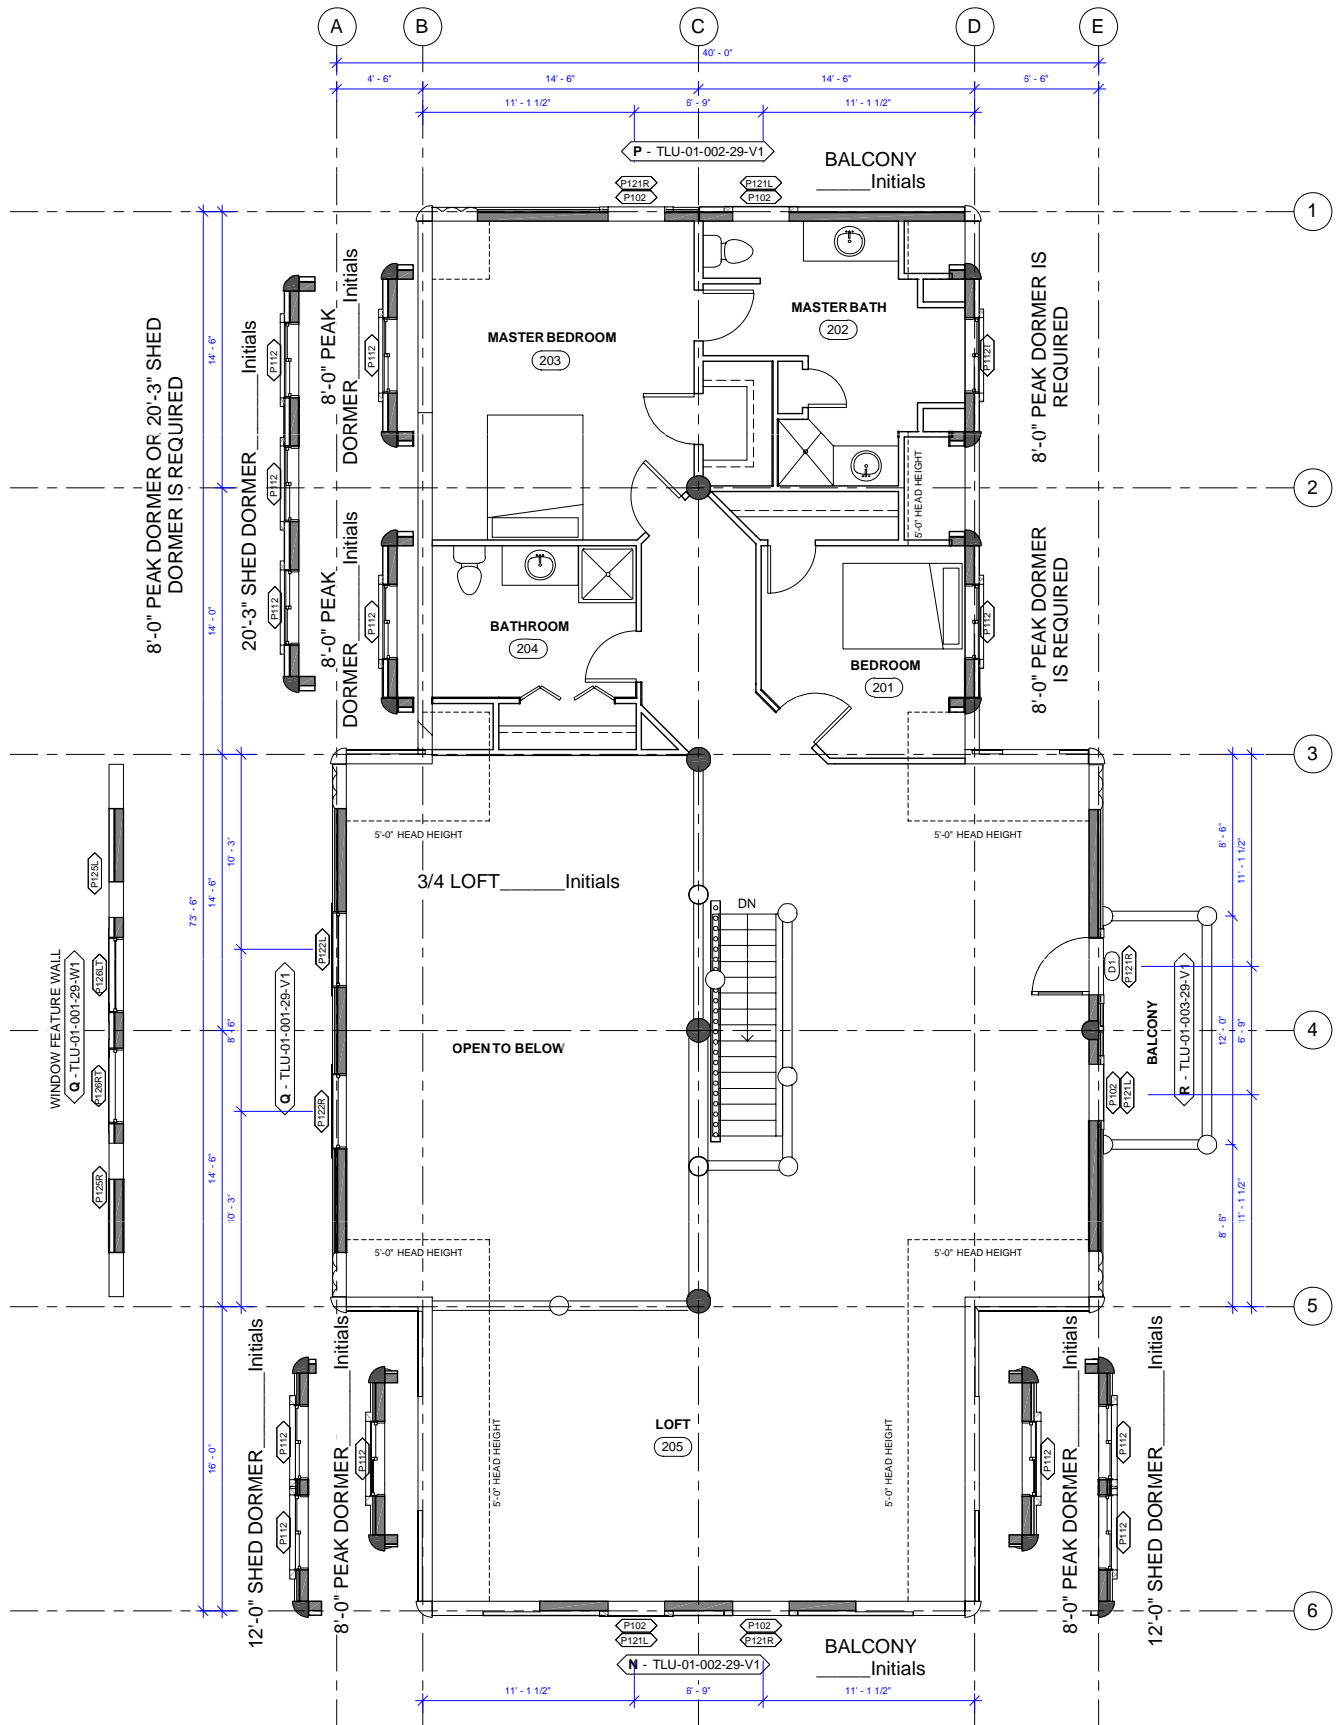

OPTIONS SHOWN
 RIGHT BALCONY
 DORMERS
OPTIONS AVAILABLE
 DORMER OPTIONS SHOWN
 WINDOW FEATURE WALL
 TOP BALCONY
 BOTTOM BALCONY

WHISPER CREEK LOG HOMES
CARIBOU LOFTED 2
 1430 SQ FT (> 5 FT)
 1842 SQ FT TOTAL
 SCALE: 1" = 10'-0"
 V. 5.0

OPTIONS SHOWN
RIGHT BALCONY

OPTIONS AVAILABLE
DORMER OPTIONS SHOWN
WINDOW FEATURE WALL
TOP BALCONY
BOTTOM BALCONY

WHISPER CREEK LOG HOMES

CARIBOU LOFTED 3

1500 SQ FT (> 5 FT)
1842 SQ FT TOTAL

SCALE: 1" = 10'-0"

V. 5.0

OPTIONS SHOWN
RIGHT BALCONY

OPTIONS AVAILABLE
DORMER OPTIONS SHOWN
WINDOW FEATURE WALL
TOP BALCONY
BOTTOM BALCONY

WHISPER CREEK LOG HOMES

CARIBOU LOFTED 4

1430 SQ FT (> 5 FT)
1842 SQ FT TOTAL

SCALE: 1" = 10'-0"