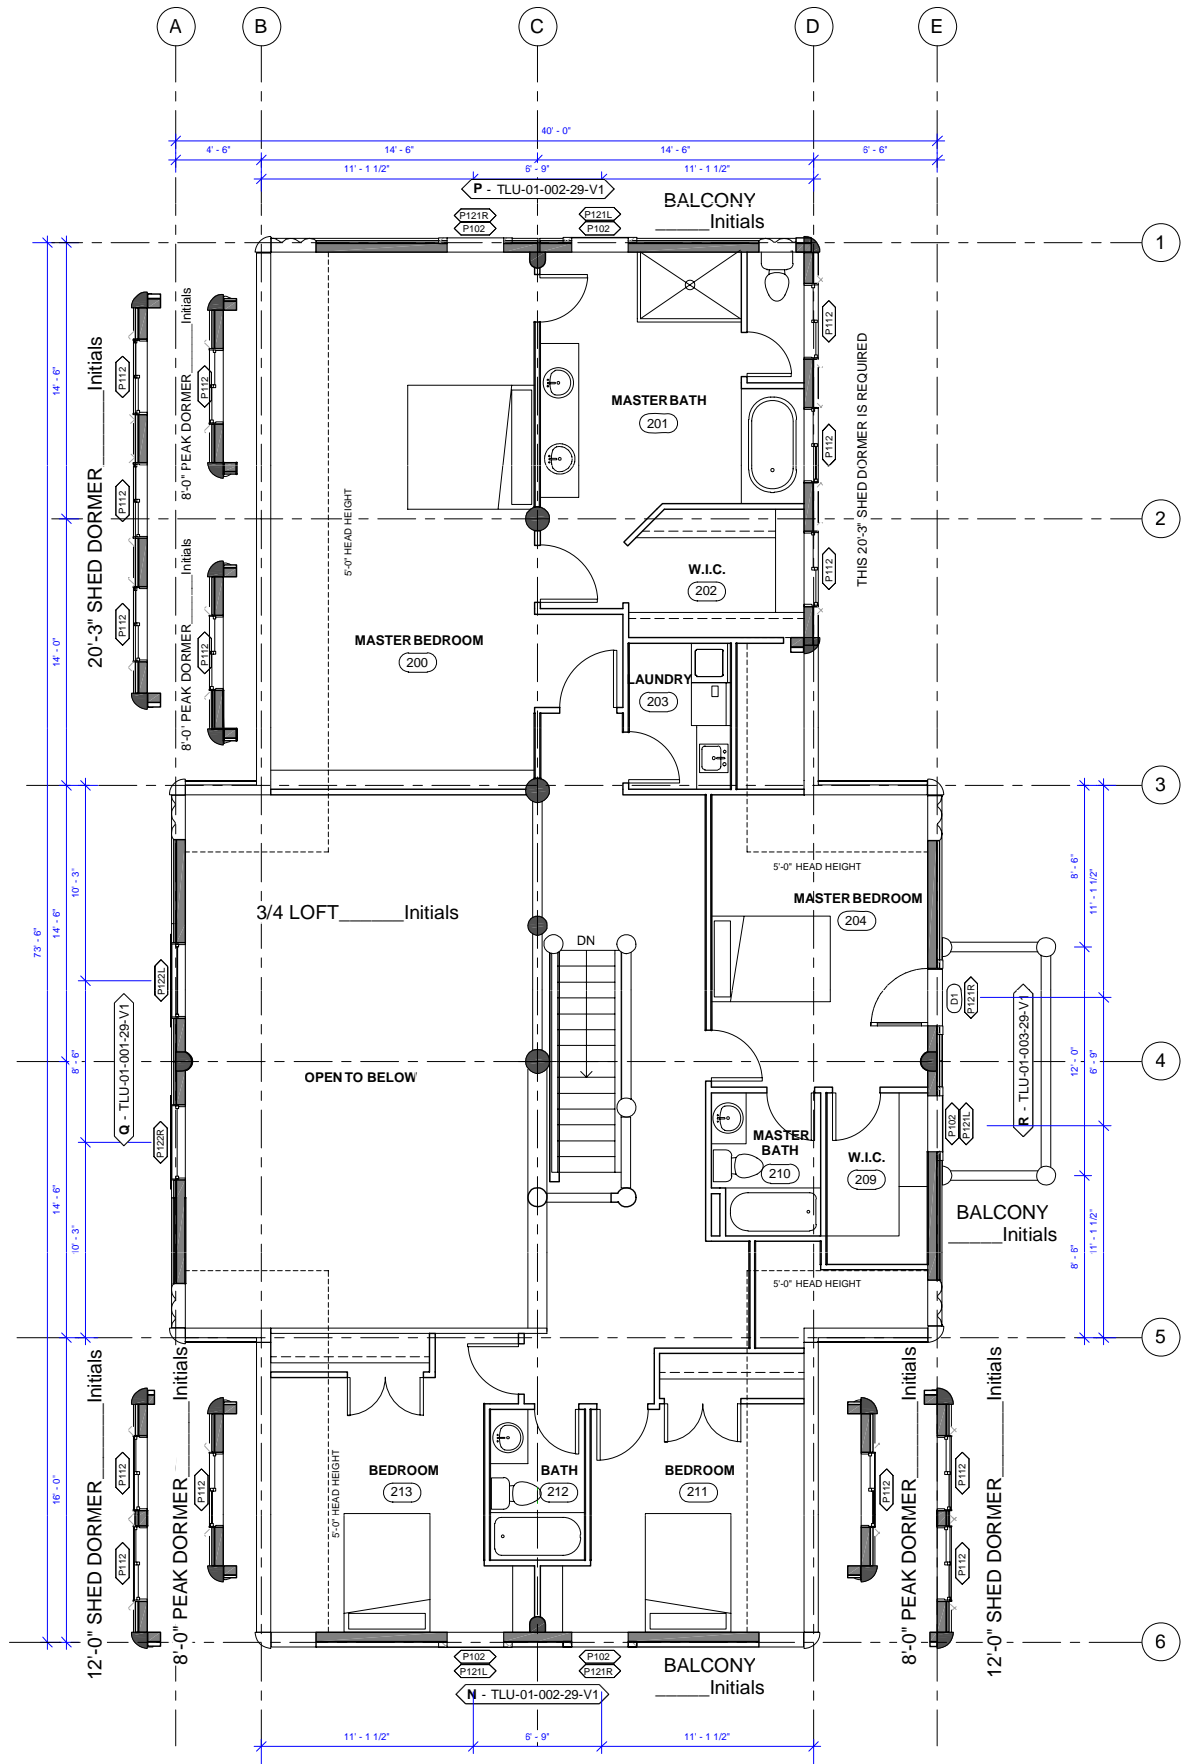

OPTIONS SHOWN
 RIGHT BALCONY
 DORMERS
OPTIONS AVAILABLE
 DORMER OPTIONS SHOWN
 WINDOW FEATURE WALL
 TOP BALCONY
 BOTTOM BALCONY

WHISPER CREEK LOG HOMES
CARIBOU LOFTED 2
 1430 SQ FT (> 5 FT)
 1842 SQ FT TOTAL
 SCALE: 1" = 10'-0"
 V. 5.0

OPTIONS SHOWN
RIGHT BALCONY

OPTIONS AVAILABLE
DORMER OPTIONS SHOWN
WINDOW FEATURE WALL
TOP BALCONY
BOTTOM BALCONY

WHISPER CREEK LOG HOMES

CARIBOU LOFTED 3

1500 SQ FT (> 5 FT)
1842 SQ FT TOTAL

SCALE: 1" = 10'-0"

V. 5.0

OPTIONS SHOWN
RIGHT BALCONY

OPTIONS AVAILABLE
DORMER OPTIONS SHOWN
WINDOW FEATURE WALL
TOP BALCONY
BOTTOM BALCONY

WHISPER CREEK LOG HOMES

CARIBOU LOFTED 4

1430 SQ FT (> 5 FT)
1842 SQ FT TOTAL

SCALE: 1" = 10'-0"